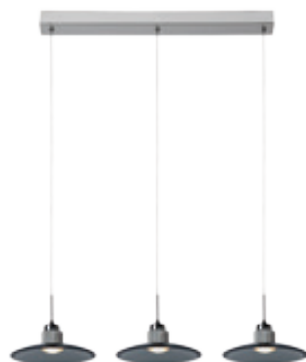

Pendant **LEDECO**
12450/26/11

- 6x3W/OSRAM LED/3000K/900lm/incl.
- H: max. 130cm/L: 120cm
- Chrome
- Metal glass
- Glass (92/12450/00)

Pendant **NOVA**
36403/30/12

- 5x6W/EPISTAR LED/3000K/5x420lm/incl.
- H: 120cm/W: 6,5cm/L: 115cm
- Satin chrome
- aluminium
- Spare glass (92/36403/00)

Pendant **COSMO**
32452/10/11

- 1x10W/EPISTAR COB LED/3000-3300K/900lm/incl.
- Ø: 30cm/H: max. 120cm
- Chrome
- Metal + glass
- Spare glass (92/32452/10)

32452/15/11

- 3x5W/EPISTAR COB LED/3000-3300K/3x460lm/incl.
- H: max. 120cm/W: 18cm/L: 66cm
- Chrome
- Metal + glass
- Spare glass (92/32452/15)

32452/20/11

- 4x5W/EPISTAR COB LED/3000-3300K/4x460lm/incl.
- H: max. 120cm/W: 12cm/L: 120cm
- Chrome
- Metal + glass
- Spare glass (92/32452/15)